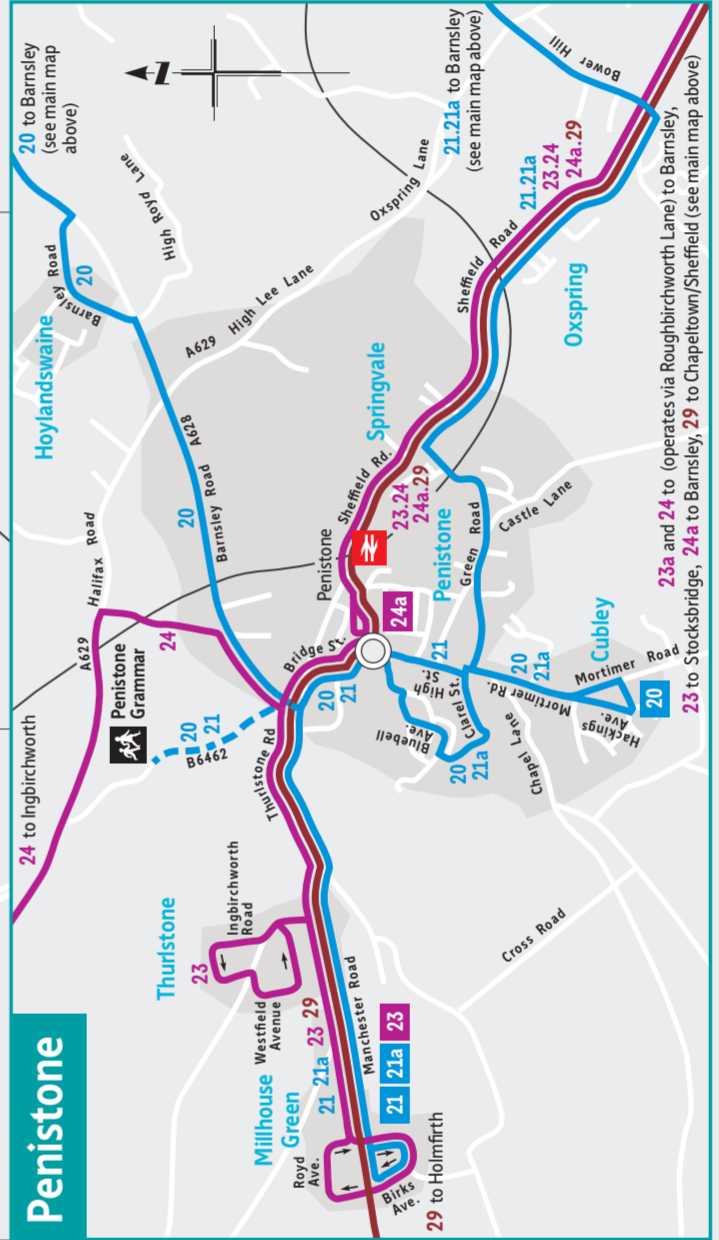

Penistone

Barnsley's Frequent Bus Network

- 1
- 6
- 7
- 11
- 12
- 20, 21, 21a, 22
- 22x
- 23, 23a, 24, 24a
- 26, 27
- 28, 28c, 29, 29a, 30, 30a
- 29
- 32
- 35, 36
- 37
- 38
- 43, 44
- 57, 59
- 66, N66
- 67, 67a
- 72, 72a
- 92
- 93, 93a
- 95, 95a

- 96
- 193
- 203
- 217
- 218
- 219, 219a, X19
- 200
- 208
- 220
- 222
- 226
- 227
- 265
- X20

Index to Places Served

A Aldham House	B Barnsley Hospital	C Carlton	H Haigh	L Little Houghton	S Shafton	W Ward Green
Ardsley	Barugh Green	Crane Manor	Hemingfield	Low Valley	Shafton Green	West Melton
Athersley North	Billingley	Cubley	Highgate	Lundwood	Silkestone	Witherpe
Athersley South	Billingley	Cudworth	Hoyland	Middlecliffe	Smithies	Wombwell
Barnsley Hospital	Billingley	Cundy Cross	Hoylandswaine	Millhouse Green	South Hiendley	Woolley Grange
Barugh Green	Billingley	Darfield	Hoyle Mill	Monk Bretton	Springvale	Worsbrough
Billingley	Billingley	Dodworth	Jump	New Lodge	Staincross	Worsbrough Common
Birdwell	Billingley	Elsacar	Kendray	Oxspiring	Stairfoot	Wortley
Blacker Hill	Billingley	Finkle Street	Kexbrough	Penistone Inset	Tankersley	
Bolton upon Dearne	Billingley	Gawber	Kingstone	Penistone Inset	Thurgoland	
Brampton	Billingley	Great Houghton	Great Houghton	Penistone Inset	Thurstone	
Broomhill	Billingley	Grimethorpe	Grimethorpe	Penistone Inset	Thurnscoe