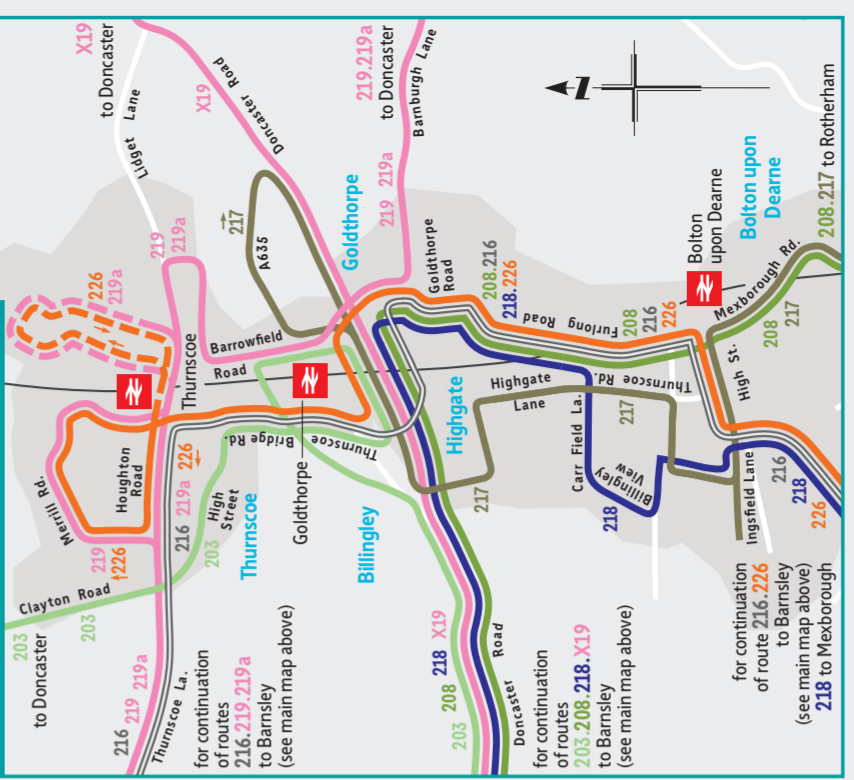

Goldthorpe, Thurnscoe, Bolton upon Dearne